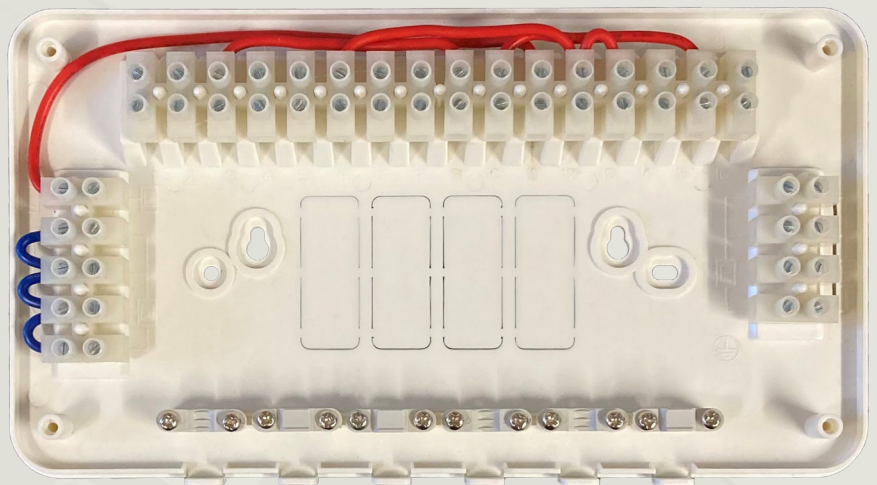

PRODUCT DATA SHEET WIR16JB - 16 WAY WIRING UNIT

Product name: **WIRERITE**
Product code: **WIR16JB**

Tower junction boxes are designed to facilitate the interconnection of heating controls, in conjunction with Tower multi-core flex. Suitable for Y-plan or S-plan heating systems

Product name: **WIRERITE**
Product code: **WIR16JB**

Features:

- Adequate room for S-plan or Y-plan wiring
- Pre-wired links for easy installation
- 4 pre-linked neutral terminals
- 4 pre-linked earth terminals
- 4 knockouts for in-wall wiring
- 6 knockouts with cable restraints for surface wiring
- Dimensions H x W x D 122 x 229 x 43mm