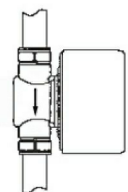

TAKE CARE NOT TO OVER TIGHTEN

WARNING

All controls must be earthed. All valves should have a means of disconnection from the electrical mains supply which incorporates a contact separation of at least 3mm in all poles.

All wiring must be carried out by a competent electrician.

ALL DIMENSIONS IN MM

Typical circuit using two zone valves
(OP-2PORT or OP-2PORT28)
Programmer, Room Thermostat & Cylinder Thermostat

TFC GROUP Vale Rise, Tonbridge, Kent TN9 1TB