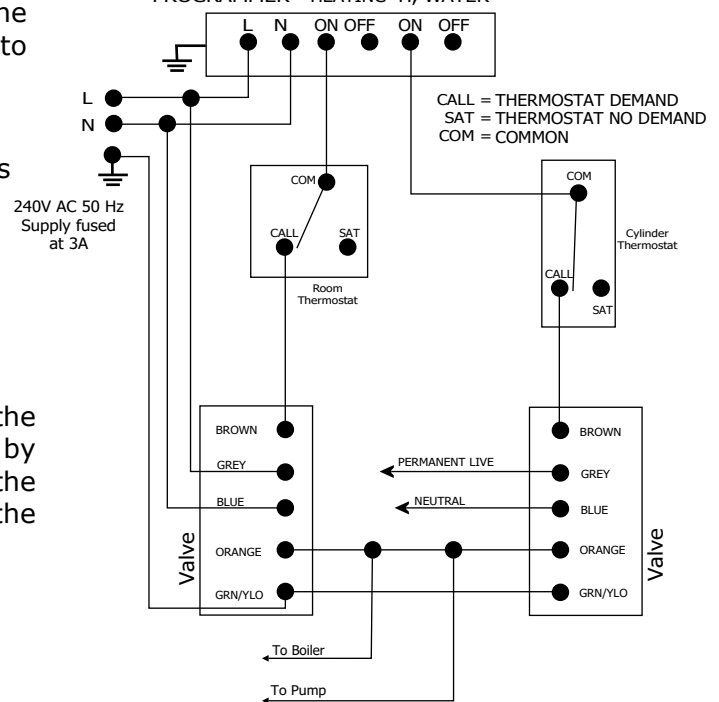

WIRING

All wiring should be carried out to IEE Regulations

- | | |
|----------------|------------------|
| Brown | - Live |
| Orange | - End switch out |
| Grey | - End switch in |
| Blue | - Neutral |
| Green & Yellow | - Earth |

PLUMBING

When connecting to pipe work do not use the actuator for leverage. Valves should be held by wrench flats on body. Place AUTO/MAN lever in the "MAN" position when filling, venting or draining the system.

TAKE CARE NOT TO OVER TIGHTEN

WARNING

All controls must be earthed. All valves should have a means of disconnection from the electrical mains supply which incorporates a contact separation of at least 3mm in all poles.

All wiring must be carried out by a competent electrician.

ALL DIMENSIONS IN MM

Typical circuit using two zone valves
(OP-2PORT or OP-2PORT28)
Programmer, Room Thermostat & Cylinder Thermostat

TFC GROUP Vale Rise, Tonbridge, Kent TN9 1TB