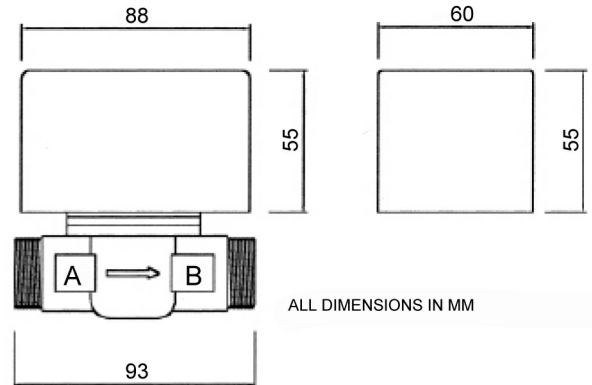

All wiring must be carried out by a competent electrician.

ALL DIMENSIONS IN MM

Typical circuit using two zone valves
(OP-2PORT or OP-2PORT28)
Programmer, Room Thermostat & Cylinder Thermostat

TFC GROUP Vale Rise, Tonbridge, Kent TN9 1TB