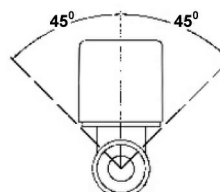

All wiring must be carried out by a competent electrician.

ALL DIMENSIONS IN MM

Typical circuit using two zone valves
(OP-2PORT or OP-2PORT28)
Programmer, Room Thermostat & Cylinder Thermostat

TFC GROUP Vale Rise, Tonbridge, Kent TN9 1TB